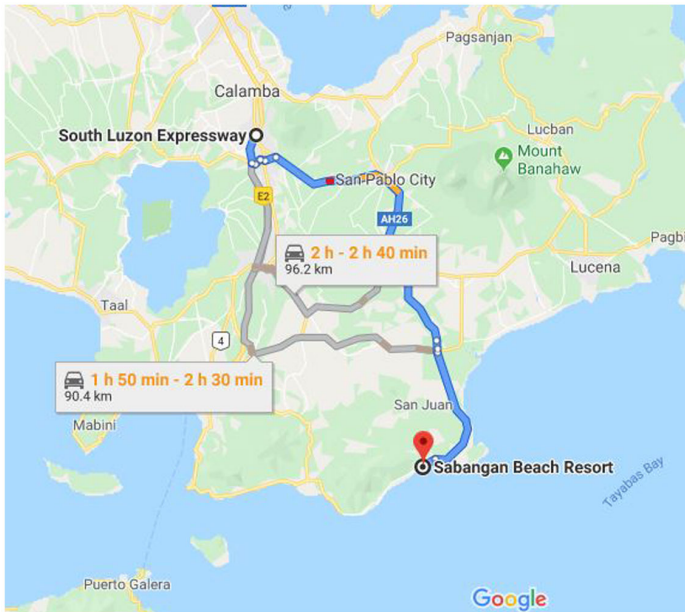

Get driving directions, live traffic updates and road alerts, pin **Sabangan Beach Resort, San Juan**.
Time indicated are just estimates, this may vary depending on traffic conditions.

1. Open the Camera app on your mobile phone.
2. Line up the QR code in the camera frame. When the scanner reads the code, you will see a notification.
3. Tap the notification to open the link.

VIA LIPA Exit

From Manila, take the South Luzon Expressway (SLEX) and at the end, this is connected to the Star Tollway.

On the Star Tollway, take the Lipa-Tambo Exit (Third Exit). After exiting, turn right and drive towards Lipa City.

On P. Torres, drive 8.5kms towards Padre Garcia town. Make a left turn at the road sign pointing to Padre Garcia.

Turn right after passing the Padre Garcia town market. Drive 4.5kms and merge with the road coming from Rosario. This road leads to the Batangas Racing Circuit, veer left and head straight towards San Juan town proper.

After entering San Juan town proper, drive past Jollibee and McDonalds on your right and head for the San Juan Municipal Hall.

Turn Right immediately after the Municipal Hall. This is the main road of Laiya.